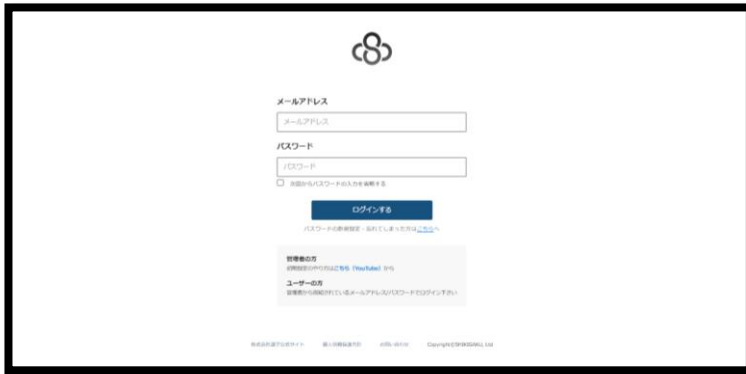

Shikigaku Cloud Organization Survey Quick Manual

※If you receive an e-mail, please answer by opening the link of the mail.

Shikigaku Cloud Login

URL : <https://shikigakucloud.com/>

Mail Address: Please enter your email address